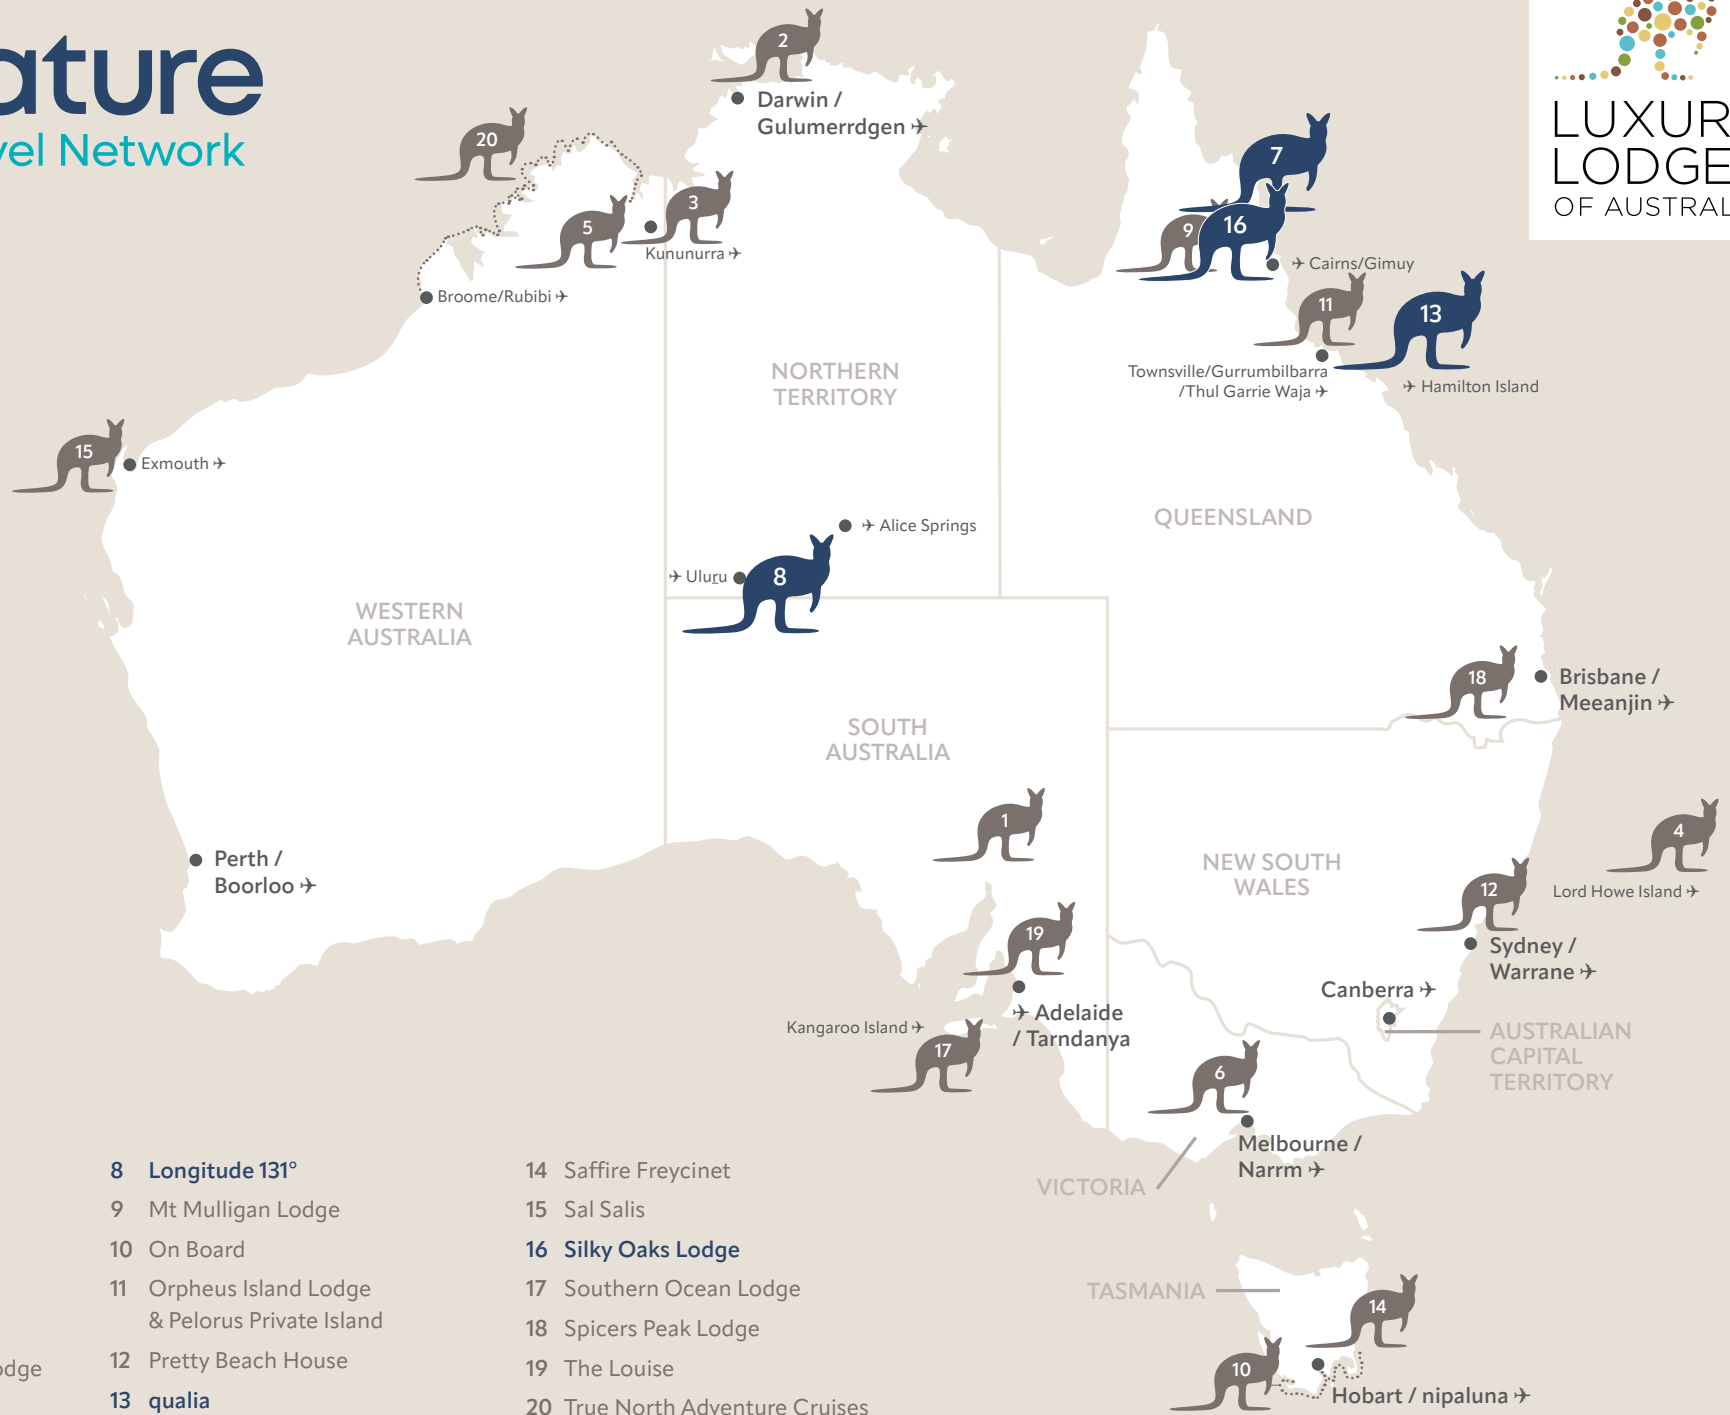

# Signature

Travel Network

LUXURY  
LODGES  
OF AUSTRALIA

- |                                 |  |                                 |
|---------------------------------|--|---------------------------------|
| 1 Arkaba                        | 8 Longitude 131°                                 | 14 Saffire Freycinet            |
| 2 Bamurru Plains                | 9 Mt Mulligan Lodge                              | 15 Sal Salis                    |
| 3 Bullo River Station           | 10 On Board                                      | 16 Silky Oaks Lodge             |
| 4 Capella Lodge                 | 11 Orpheus Island Lodge & Pelorus Private Island | 17 Southern Ocean Lodge         |
| 5 El Questro Homestead          | 12 Pretty Beach House                            | 18 Spicers Peak Lodge           |
| 6 Lake House & Dairy Flat Lodge | 13 qualia  | 19 The Louise                   |
| 7 Lizard Island & The House     |  | 20 True North Adventure Cruises |