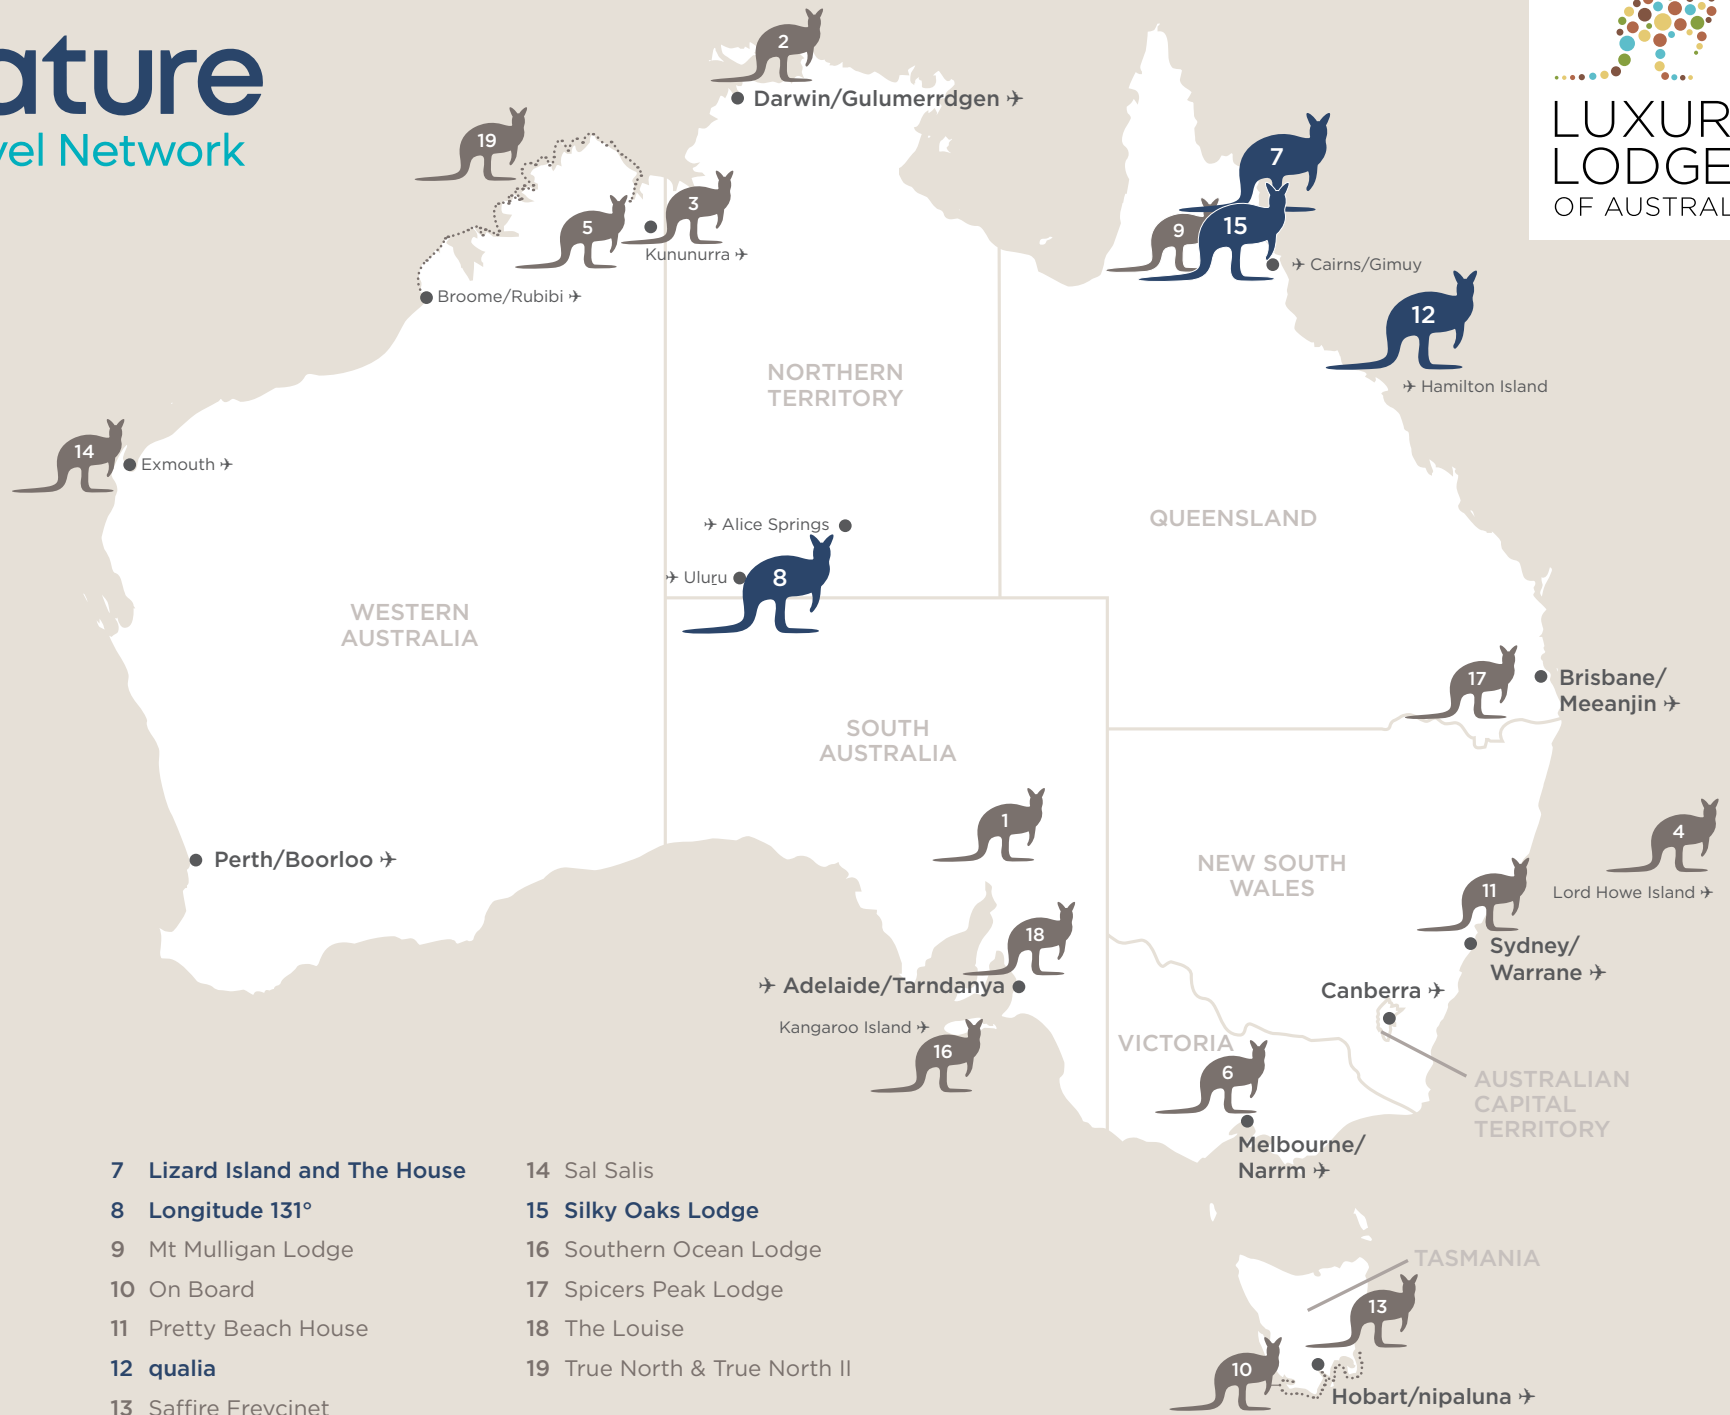

# Signature

Travel Network

- |                                   |                               |                               |
|-----------------------------------|-------------------------------|-------------------------------|
| 1 Arkaba                          | 7 Lizard Island and The House | 14 Sal Salis                  |
| 2 Bamurru Plains                  | 8 Longitude 131°              | 15 Silky Oaks Lodge           |
| 3 Bullo River Station             | 9 Mt Mulligan Lodge           | 16 Southern Ocean Lodge       |
| 4 Capella Lodge                   | 10 On Board                   | 17 Spicers Peak Lodge         |
| 5 El Questro Homestead            | 11 Pretty Beach House         | 18 The Louise                 |
| 6 Lake House and Dairy Flat Lodge | 12 qualia                     | 19 True North & True North II |
|                                   | 13 Saffire Freycinet          |                               |