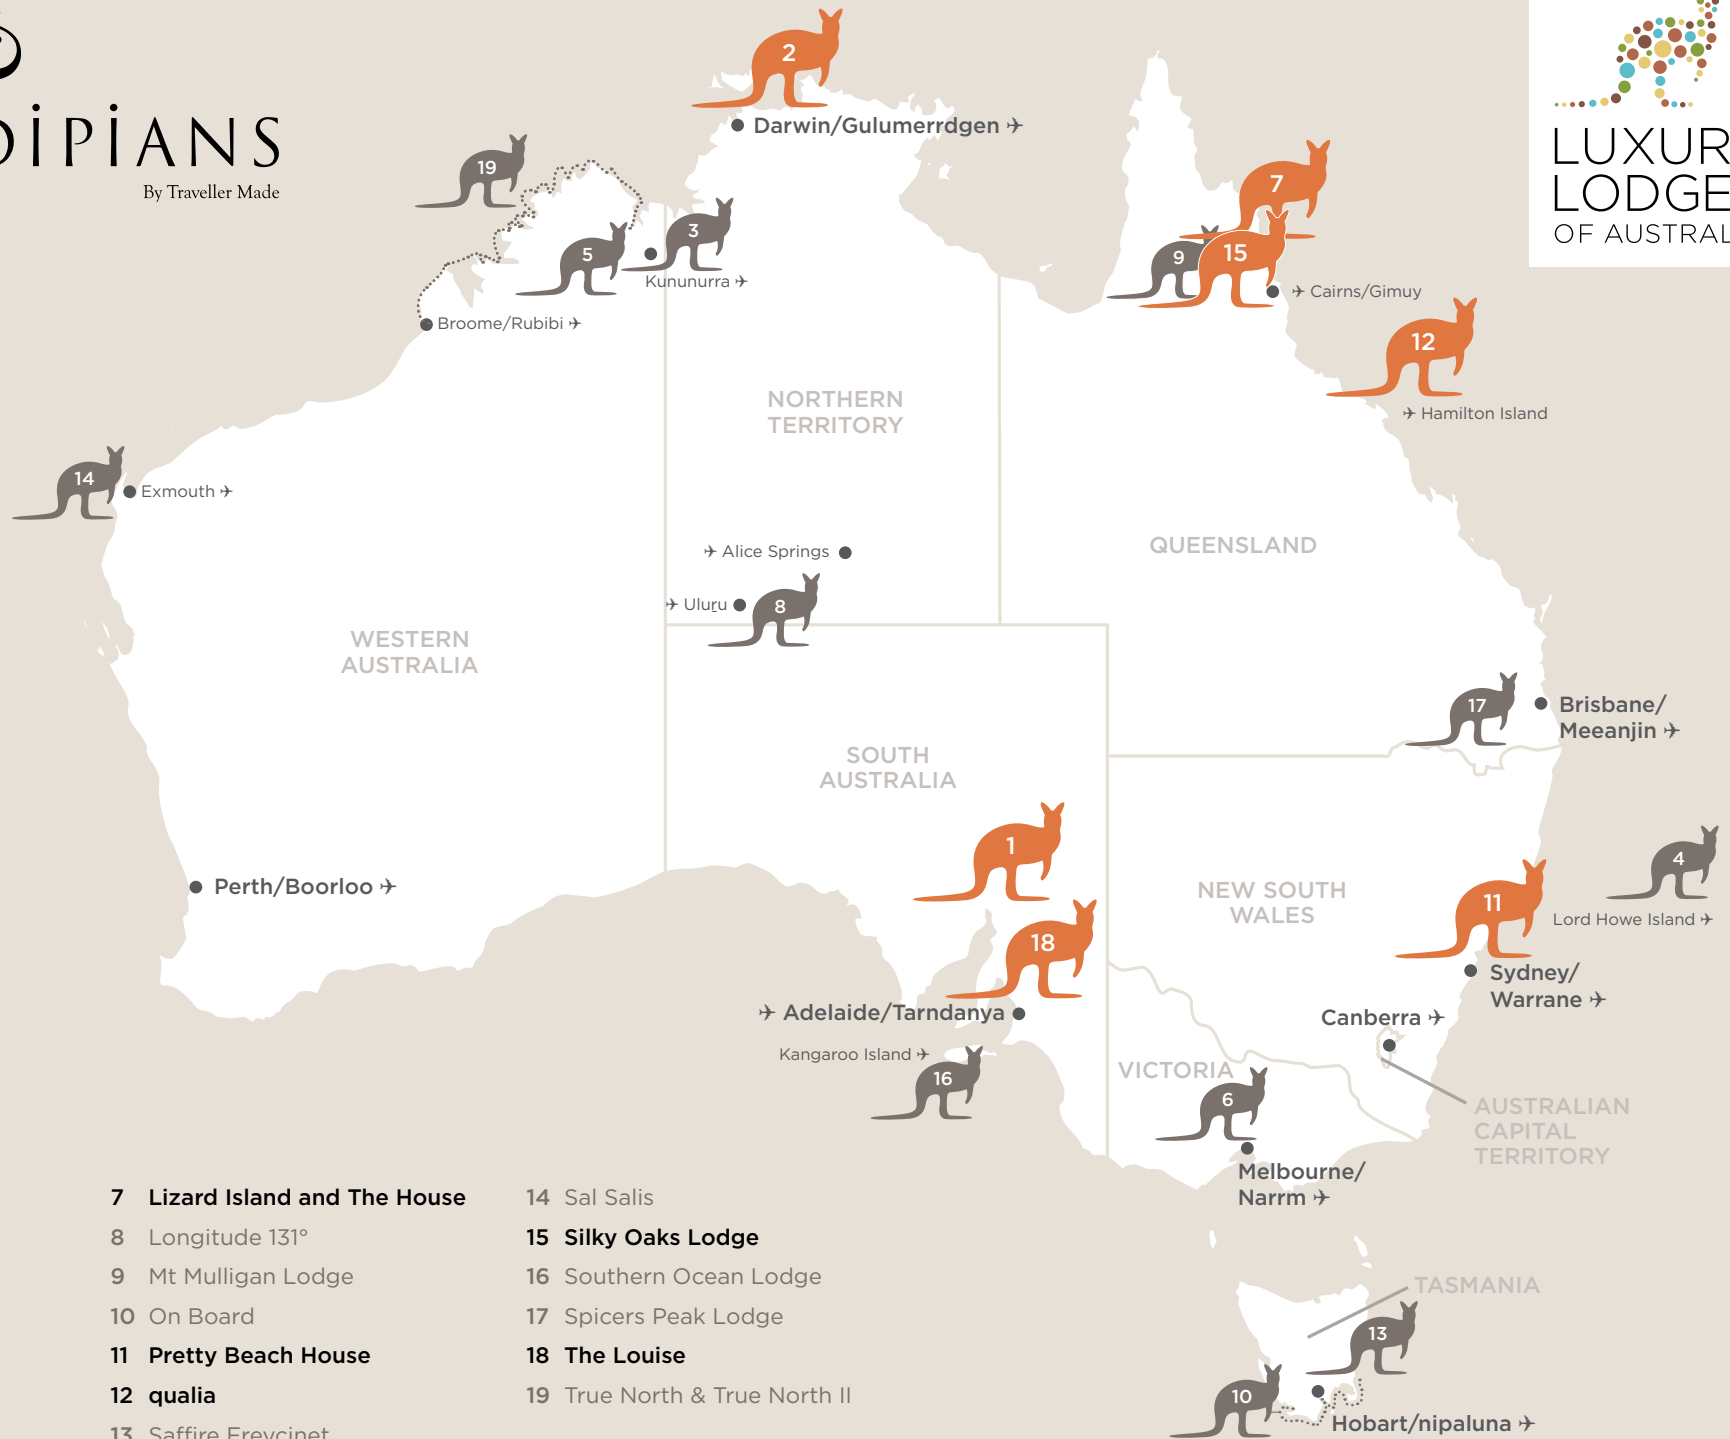

# SERANDIPIANS

By Traveller Made

- |                                   |                               |                               |
|-----------------------------------|-------------------------------|-------------------------------|
| 1 Arkaba                          | 7 Lizard Island and The House | 14 Sal Salis                  |
| 2 Bamurru Plains                  | 8 Longitude 131°              | 15 Silky Oaks Lodge           |
| 3 Bullo River Station             | 9 Mt Mulligan Lodge           | 16 Southern Ocean Lodge       |
| 4 Capella Lodge                   | 10 On Board                   | 17 Spicers Peak Lodge         |
| 5 El Questro Homestead            | 11 Pretty Beach House         | 18 The Louise                 |
| 6 Lake House and Dairy Flat Lodge | 12 qualia                     | 19 True North & True North II |
|                                   | 13 Saffire Freycinet          |                               |