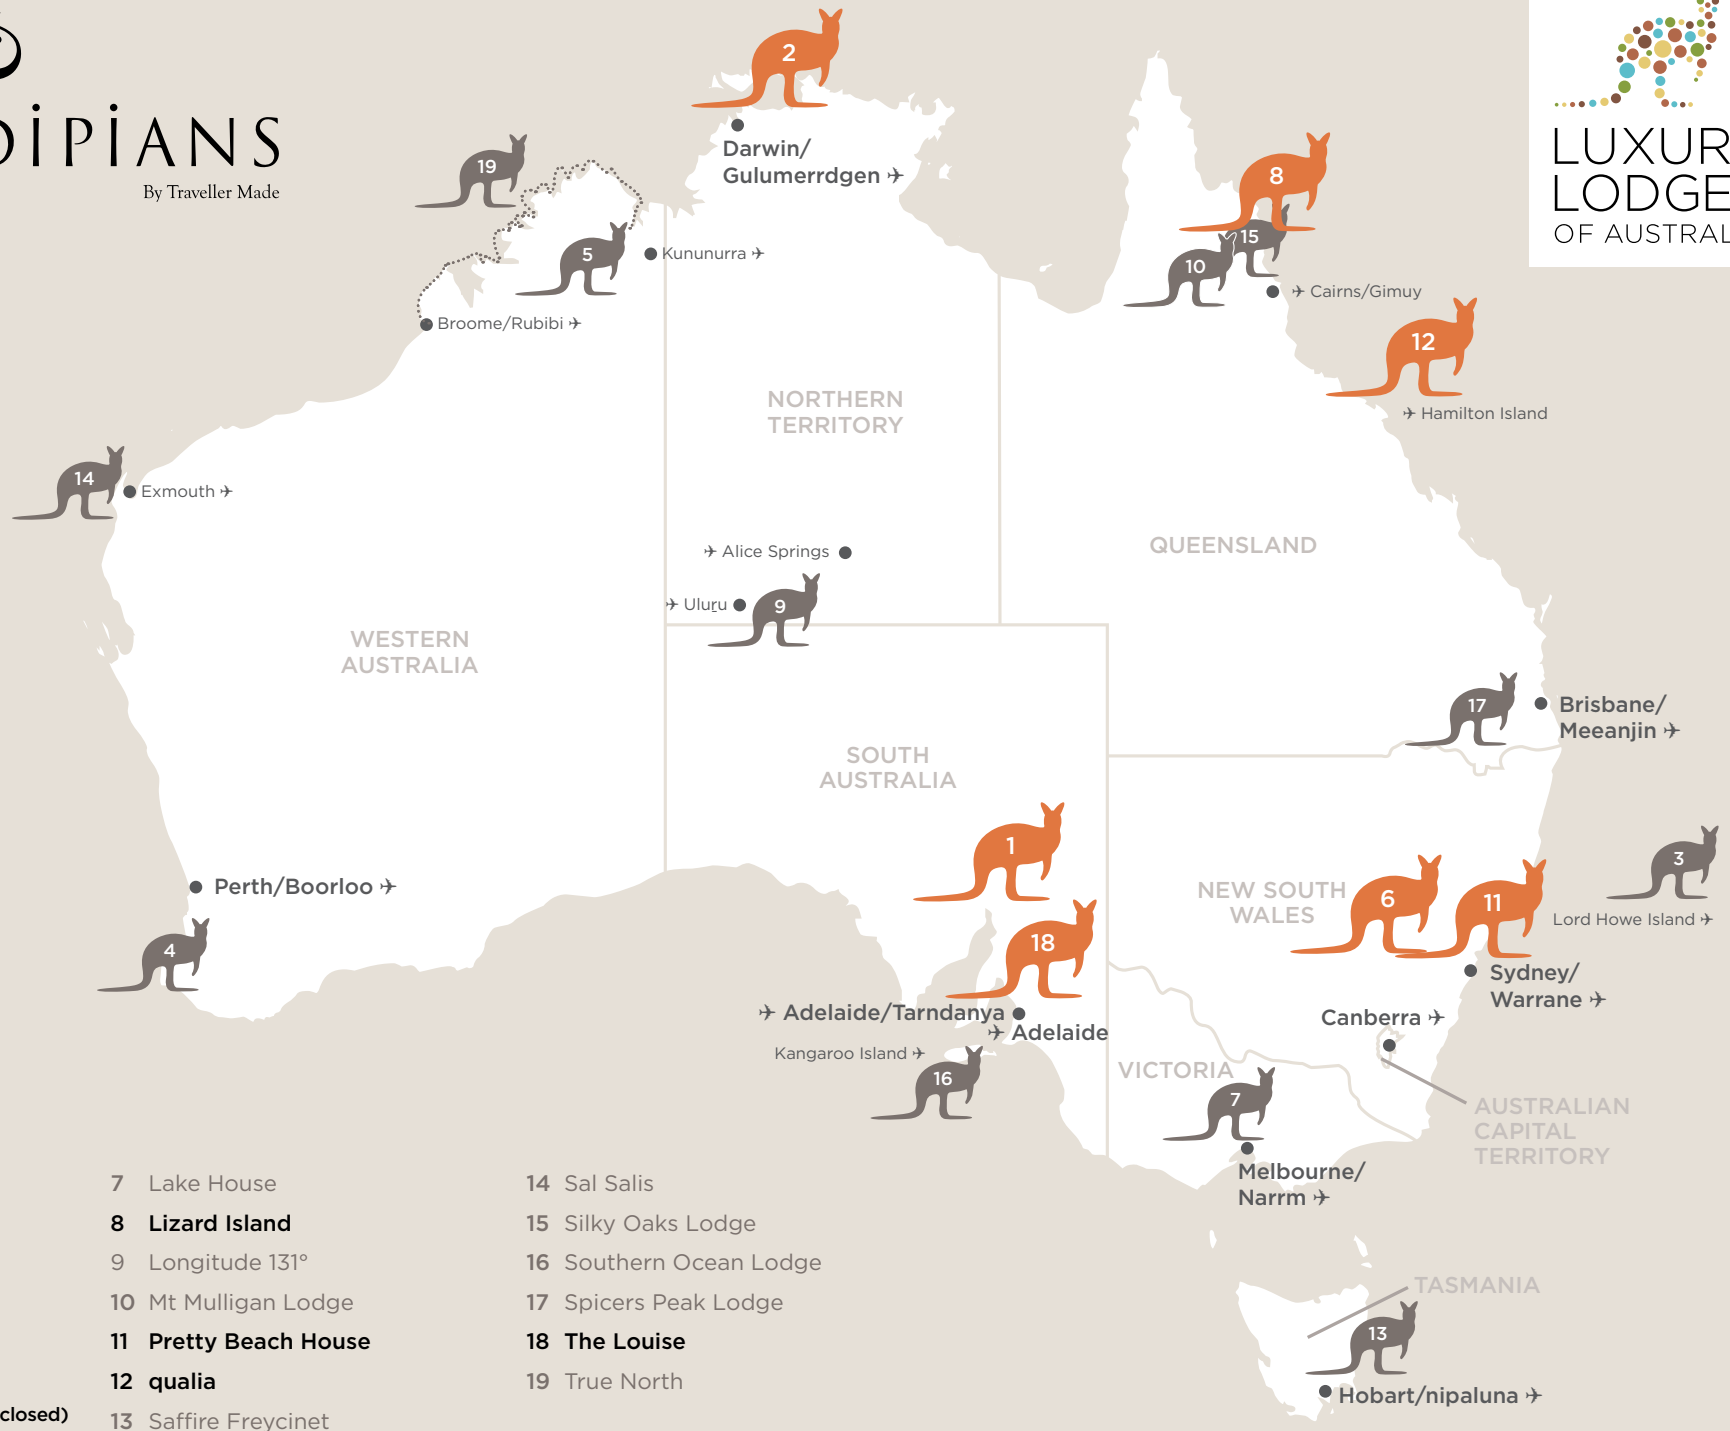

SERANDIPIANS

By Traveller Made

- 1 Arkaba
- 2 Bamurru Plains
- 3 Capella Lodge
- 4 Cape Lodge
- 5 El Questro Homestead
- 6 Emirates One&Only Wolgan Valley (Currently closed)

- 7 Lake House
- 8 Lizard Island
- 9 Longitude 131°
- 10 Mt Mulligan Lodge
- 11 Pretty Beach House
- 12 qualia
- 13 Saffire Freycinet

- 14 Sal Salis
- 15 Silky Oaks Lodge
- 16 Southern Ocean Lodge
- 17 Spicers Peak Lodge
- 18 The Louise
- 19 True North