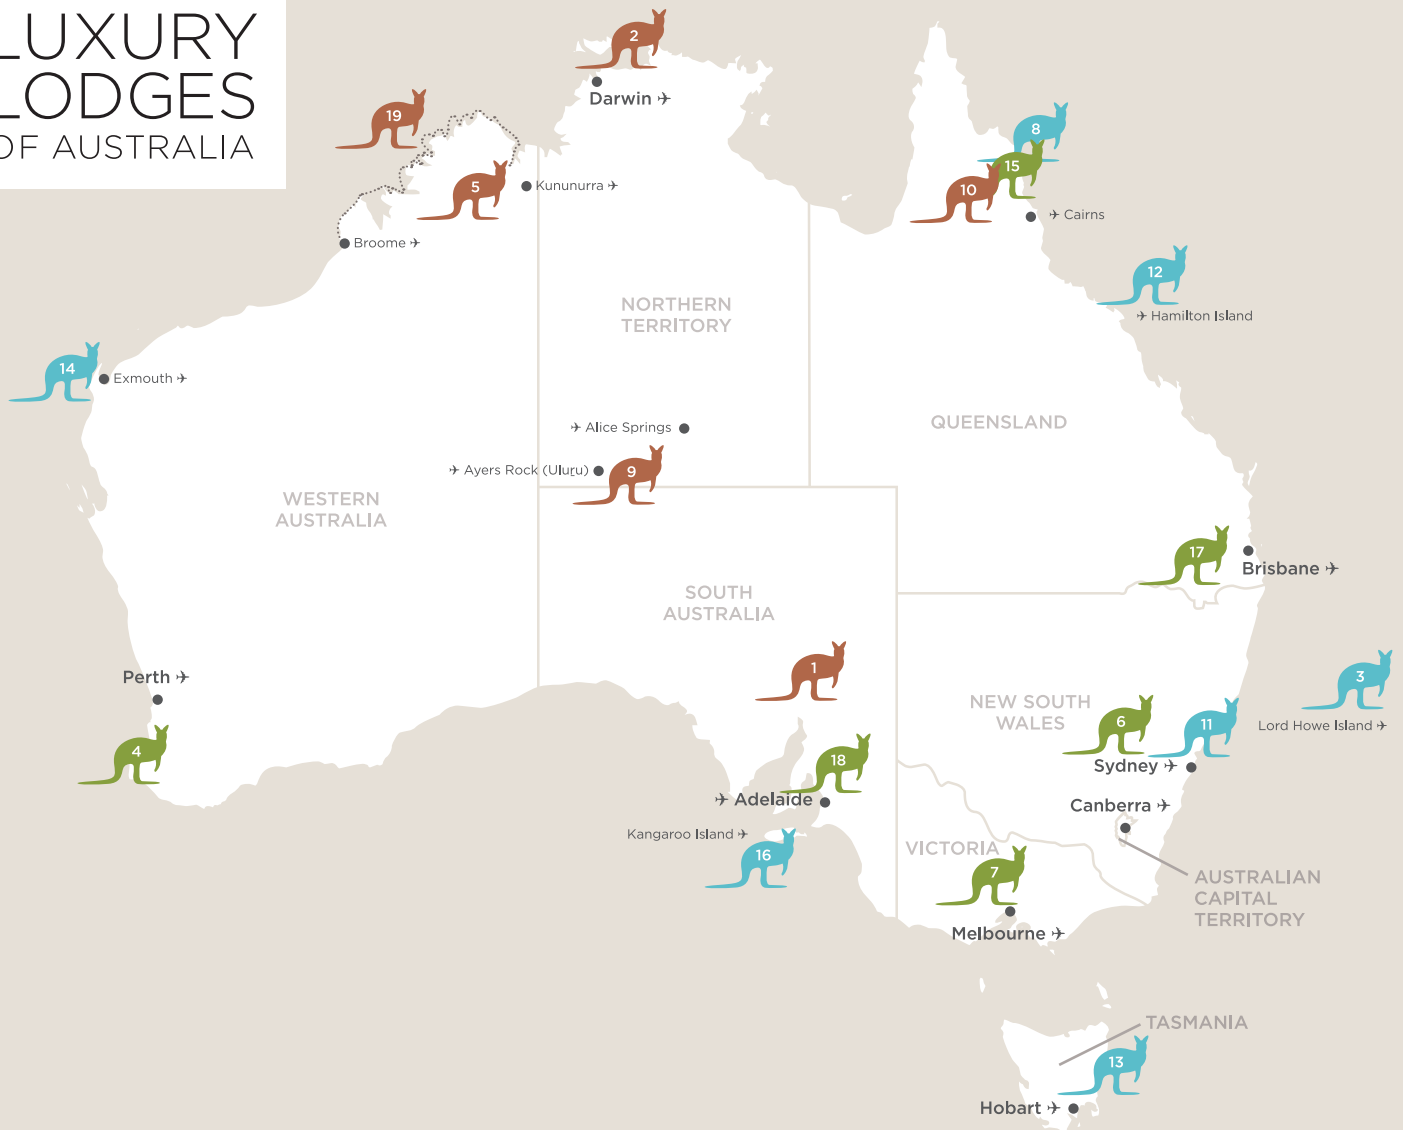

# LUXURY LODGES OF AUSTRALIA

Lodge name	Capacity	Welcomes guests with children
1 Arkaba	5 Homestead Guestrooms	8 years and over
2 Bamurru Plains	10 Safari Bungalows	6 years and over
3 Capella Lodge	9 suites	10 years and over
4 Cape Lodge	22 rooms/suites + 4 bedroom residence	All ages (refer to policy)
5 El Questro Homestead	10 suites	16 years and over
6 Emirates One&Only Wolgan Valley	40 villas	All ages
7 Lake House	33 suites	All ages
8 Lizard Island	40 rooms/suites	10 years and over
9 Longitude 131°	16 pavilions	10 years and over
10 Mt Mulligan Lodge	10 suites	All ages
11 Pretty Beach House	4 pavilions	All ages (refer to policy)
12 qualia	60 private pavilions	16 years and over
13 Saffire	20 suites	All ages
14 Sal Salis	15 wilderness tents	5 years and over
15 Silky Oaks Lodge	40 suites	12 years and over
16 Southern Ocean Lodge *Currently closed	21 suites	10 years and over
17 Spicers Peak Lodge	10 suites, 2 private lodges	14 years and over (main lodge), All Ages (private lodges or sole use)
18 The Louise	15 suites	10 years and over
19 True North	18 cabins	All ages (refer to policy)