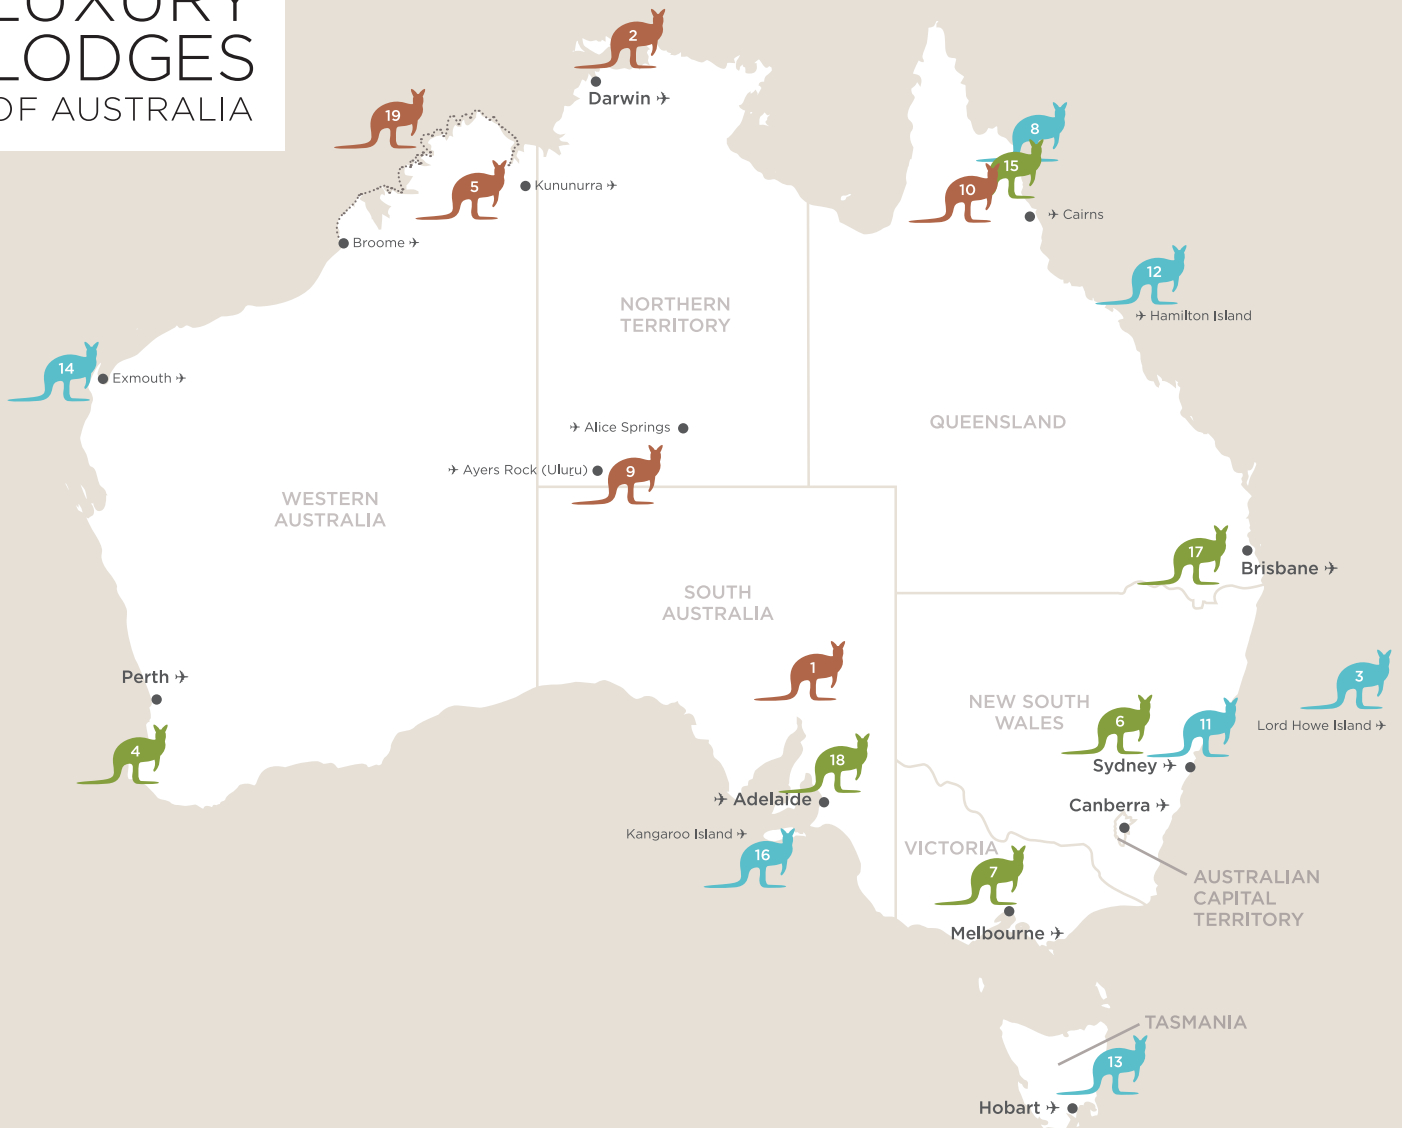

LUXURY LODGES OF AUSTRALIA

Lodge name	Capacity	Welcomes guests with children
1 Arkaba	5 Homestead Guestrooms	8 years and over
2 Bamurru Plains	10 Safari Bungalows	6 years and over
3 Capella Lodge	9 suites	10 years and over
4 Cape Lodge	22 rooms/suites + 4 bedroom residence	12 years and over
5 El Questro Homestead	9 suites	16 years and over
6 Emirates One&Only Wolgan Valley	40 villas	All ages
7 Lake House	33 suites	All ages
8 Lizard Island	40 rooms/suites	10 years and over
9 Longitude 131°	16 pavilions	10 years and over
10 Mt Mulligan Lodge	8 suites	All ages
11 Pretty Beach House	4 pavilions	All ages (refer to policy)
12 qualia	60 private pavilions	16 years and over
13 Saffire	20 suites	All ages
14 Sal Salis	16 wilderness tents	5 years and over
15 Silky Oaks Lodge	40 suites	10 years and over
16 Southern Ocean Lodge *Currently closed	21 suites	10 years and over
17 Spicers Peak Lodge	10 suites, 2 private lodges	All ages (refer to policy)
18 The Louise	15 suites	10 years and over
19 True North	18 cabins	All ages (refer to policy)